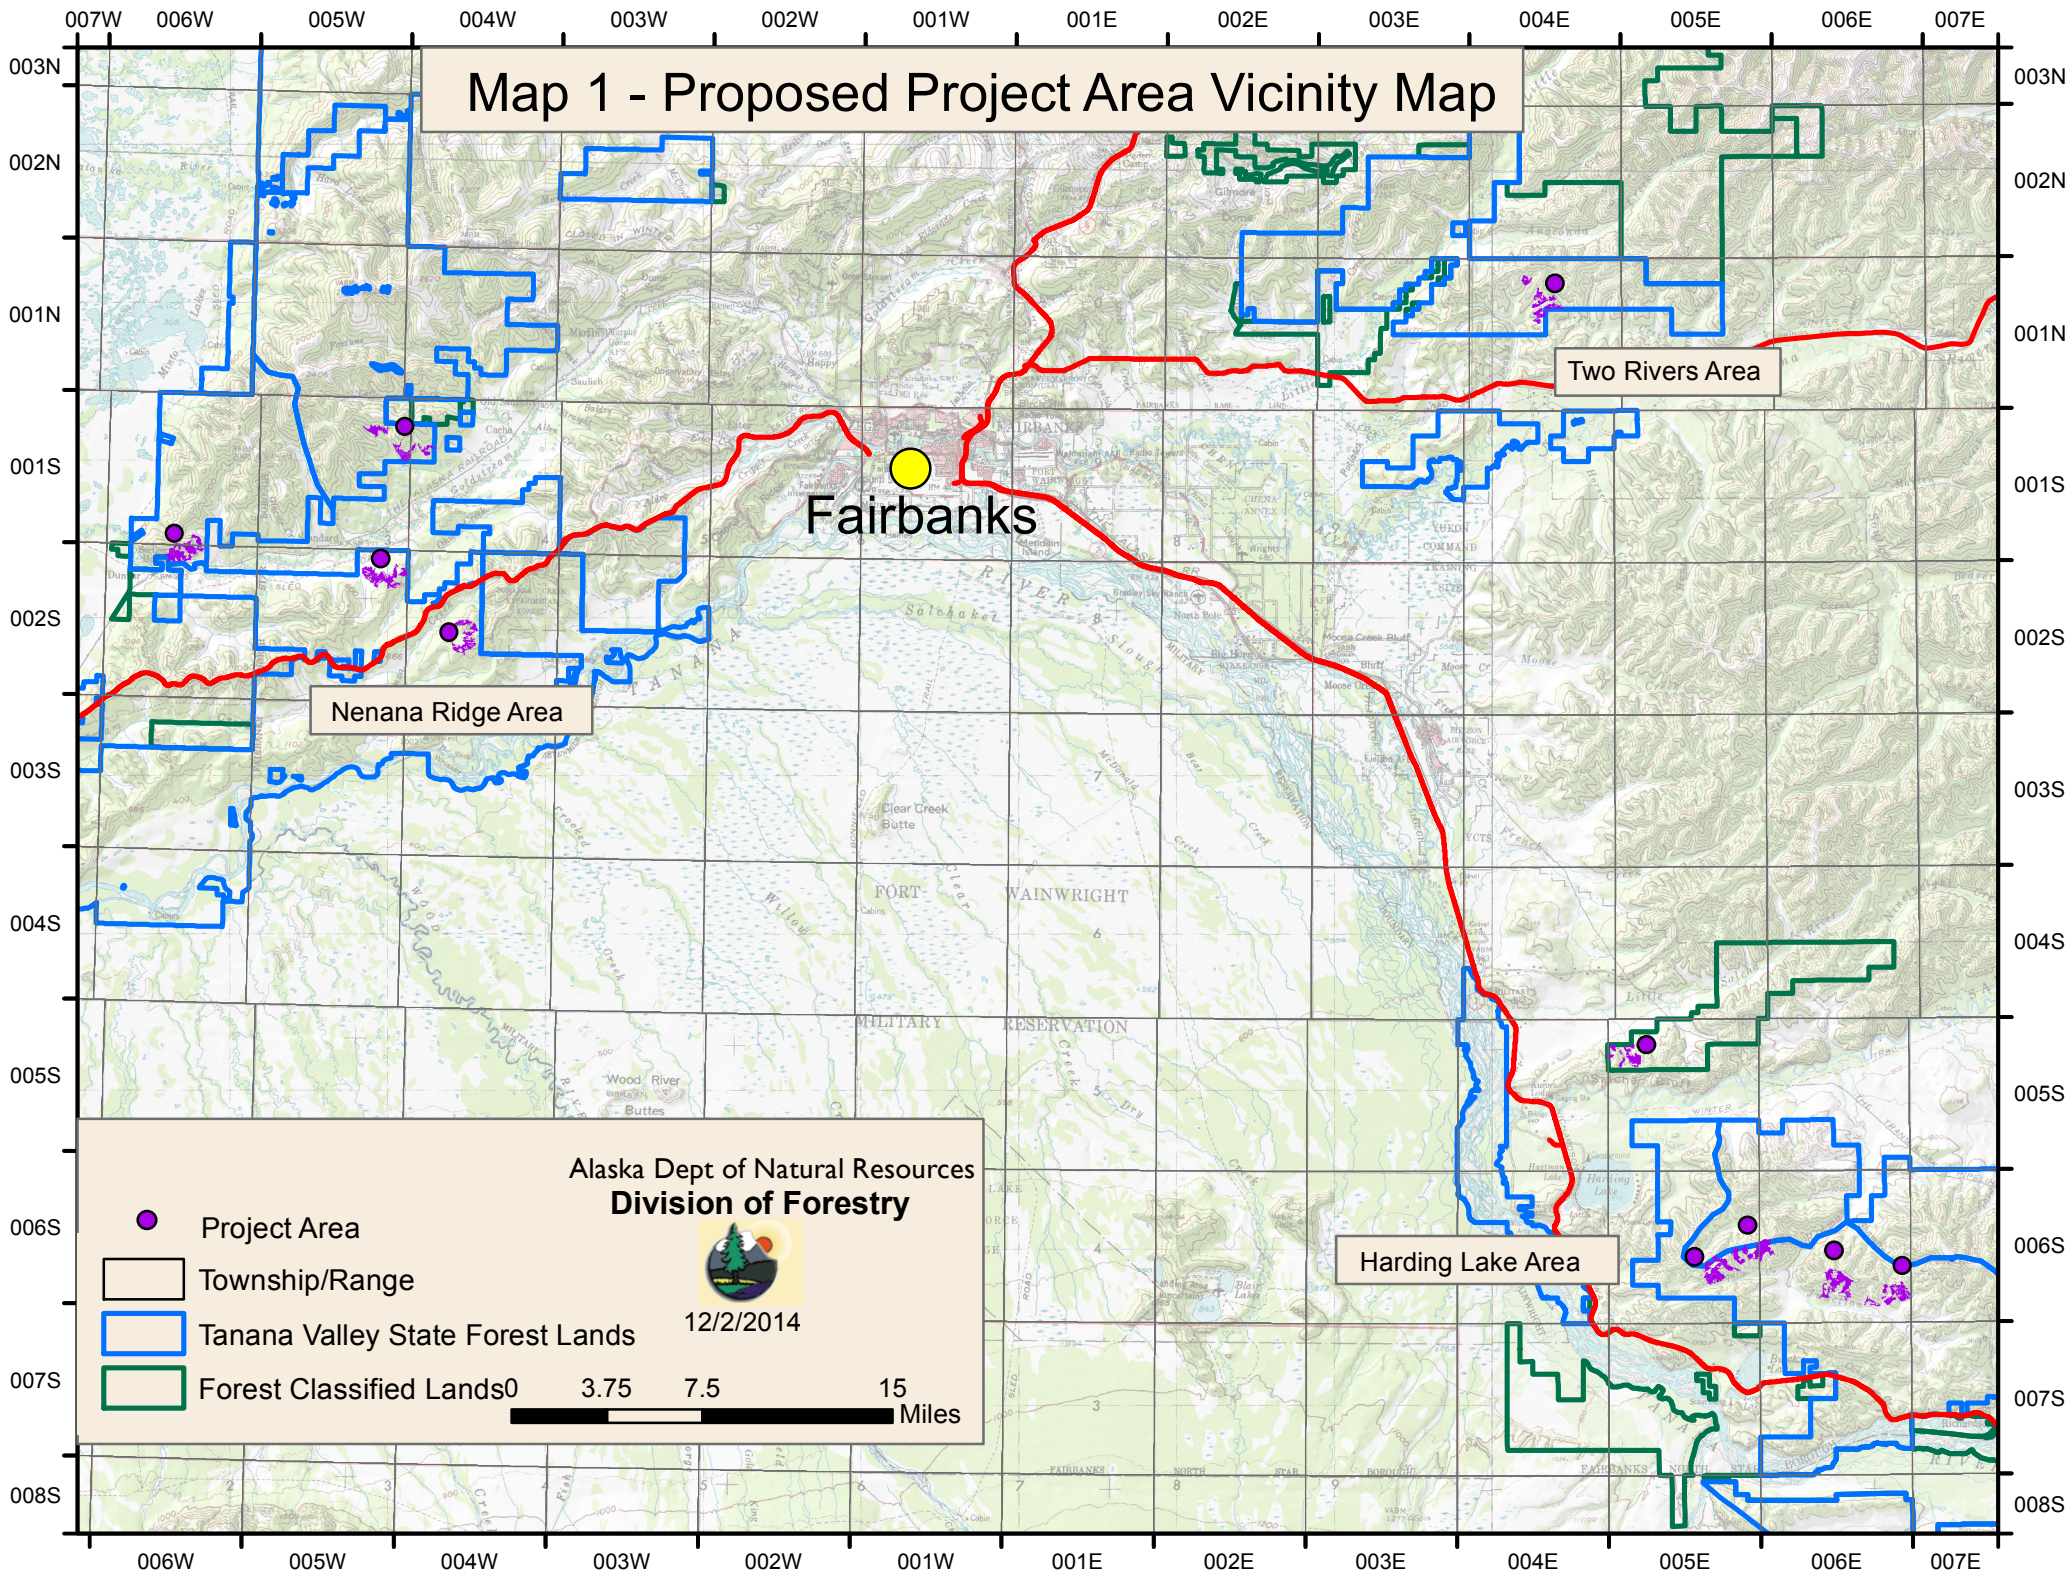

Map 1 - Proposed Project Area Vicinity Map

Fairbanks

Two Rivers Area

Nenana Ridge Area

Harding Lake Area

Alaska Dept of Natural Resources
Division of Forestry

12/2/2014

- Project Area
- Township/Range
- Tanana Valley State Forest Lands
- Forest Classified Lands